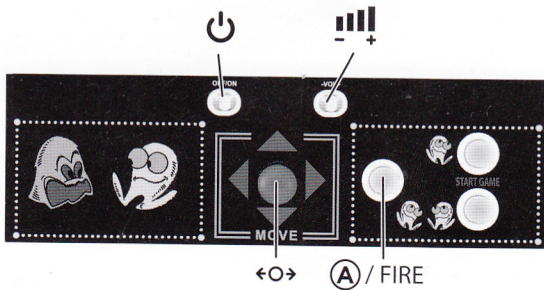

GAME CONTROLS

*ARCADE MAY TAKE 10-15 SECONDS TO POWER ON AFTER SWITCHING ON

1. **MOVE JOYSTICK UP AND DOWN TO SCROLL THROUGH GAME LIST**
2. **PRESS A BUTTON TO CHOOSE GAME**
3. **FOLLOW GAME CONTROLS BELOW FOR EACH GAME**
4. **HOLD PLAYER 1 (5 SECONDS) TO RETURN TO MENU AND TO SAVE A HIGH SCORE**
5. **HOLD PLAYER 2 (5 SECONDS) TO RESET GAME**

PAC-MAN™
CONTROLS

DIG DUG™
CONTROLS

GALAGA™
CONTROLS

GALAXIAN™
CONTROLS