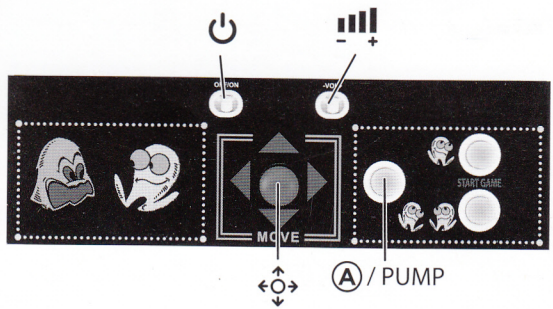

GAME CONTROLS

*ARCADE MAY TAKE 10-15 SECONDS TO POWER ON AFTER SWITCHING ON

1. **MOVE JOYSTICK UP AND DOWN TO SCROLL THROUGH GAME LIST**
2. **PRESS A BUTTON TO CHOOSE GAME**
3. **FOLLOW GAME CONTROLS BELOW FOR EACH GAME**
4. **HOLD PLAYER 1 (5 SECONDS) TO RETURN TO MENU AND TO SAVE A HIGH SCORE**
5. **HOLD PLAYER 2 (5 SECONDS) TO RESET GAME**

PAC-MAN™
CONTROLS

DIG DUG™
CONTROLS

GALAGA™
CONTROLS

GALAXIAN™
CONTROLS