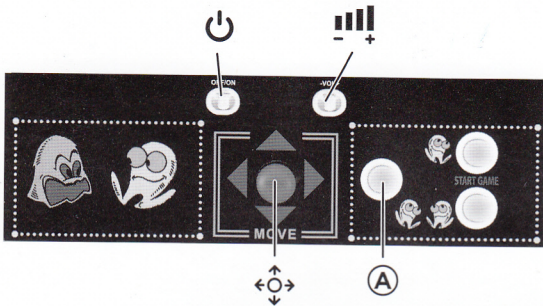

GAME CONTROLS

*ARCADE MAY TAKE 10-15 SECONDS TO POWER ON AFTER SWITCHING ON

1. **MOVE JOYSTICK UP AND DOWN TO SCROLL THROUGH GAME LIST**
2. **PRESS A BUTTON TO CHOOSE GAME**
3. **FOLLOW GAME CONTROLS BELOW FOR EACH GAME**
4. **HOLD PLAYER 1 (5 SECONDS) TO RETURN TO MENU AND TO SAVE A HIGH SCORE**
5. **HOLD PLAYER 2 (5 SECONDS) TO RESET GAME**

PAC-MAN™
CONTROLS

DIG DUG™
CONTROLS

GALAGA™
CONTROLS

GALAXIAN™
CONTROLS